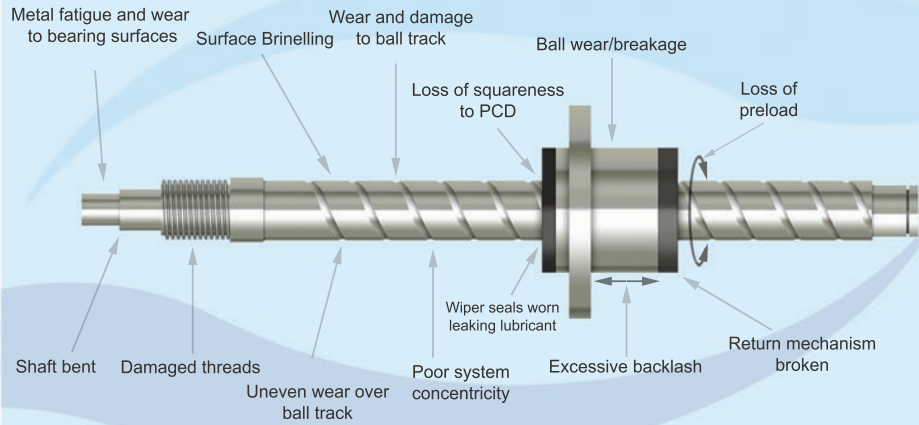

Ball screw Repairs

Certified ballscrew repairs in 24 hours. Free condition report supplied. Any ballscrew, of any type, from any origin.

Ball screw Replacements

Like-for-like ballscrew replacements, often machined in-house from our range of stock product within 7 days

Ball screw Upgrades

Upgrade your ballscrew for an increase in operating life of 35% (minimum) - giving enhanced productivity.

Actuator & Linear Module repair.

Total refurbishment of your actuators and linear modules.