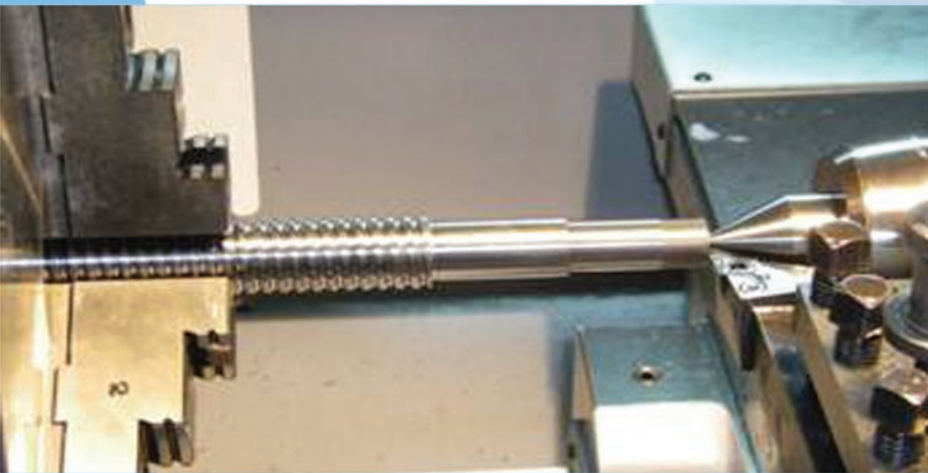

Ball screw Repairs

Certified ballscrew repairs in 24 hours. Free condition report supplied. Any ballscrew, of any type, from any origin.

Ball screw Replacements

Like-for-like ballscrew replacements, often machined in-house from our range of stock product within 7 days

Ball screw Upgrades

Upgrade your ballscrew for an increase in operating life of 35% (minimum) - giving enhanced productivity.

Actuator & Linear Module repair.

Total refurbishment of your actuators and linear modules.